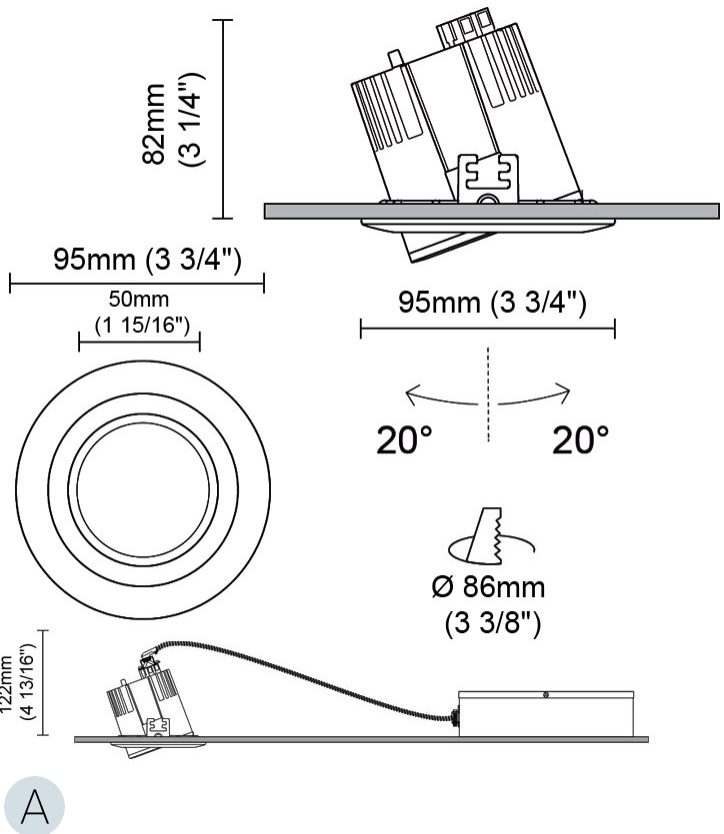

GENERAL

Series: Dixit
Partner: Ivela
Division: Architectural
Installation: Recessed
Product Type: Downlight
Mounting Location: Ceiling
Light Distribution: Adjustable / Direct

PHYSICAL

Aperture Sizes - Downlights: 2"
Shape: Round
Diameter (mm): 95
Diameter (in): 3 ¾
Depth (mm): 82
Depth (in): 3 ¼
Min. Recessing Depth (mm): 122
Min. Recessing Depth (in): 4 13/16
Weight (kg): 0.4
Weight (lbs): 0.88
Cut-out Measurements: 86mm / 3 3/8

Aperture Sizes - Downlights: 1"
 Shape: Round
 Diameter (mm): 95
 Diameter (in): 3 3/4
 Height (mm): 82
 Height (in): 3 1/4
 Min. Recessing Depth (mm): 122
 Min. Recessing Depth (in): 4 13/16
 Weight (kg): 0.4
 Weight (lbs): 0.88
 Diffuser: Clear Polycarbonate
 Fixture Finish: MWH
 Fixture Material: Aluminum Die Cast
 Cut-out Measurements: 86mm / 3 3/8"

Optic°: 26
 Beam Angle: Symmetric
 Adjustability: Tilt ±20°
 Upon Request: Optic 45° (mirror-metallized) / 65° (white)

RATINGS AND CERTIFICATIONS

Certified By: Certified for North American Standards
 IP rating: IP20
 IK Rating: IK08
 Glare Rating: ≤ 19